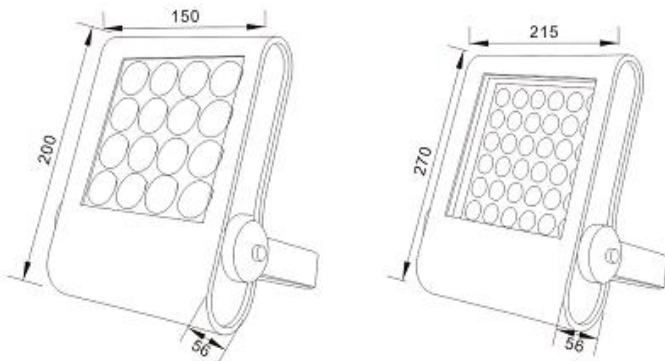

# Hunan Kontak Technology Co.,Ltd

Add:No 59 Furong Middle Road Second Section,Changsha City,Hunan Province.China  
 Tel:+86 731 85860892 Email: kontak@kontak-cn.com,Website: kontak-cn.en.alibaba.com

Model	Picture	Size (mm)	Power	Technology data
KTF2024		200*150*56	16W	Material: Aluminum Chip: Cree 3030 Voltage: AC85-265V Color Temperature: Single color Beam Angle: 60° Power Supply: DONE Warranty: 3 years
		270*215*56	36W	
		370*260*60	72W	
		410*310*60	100W	
		466*357*70	144W	